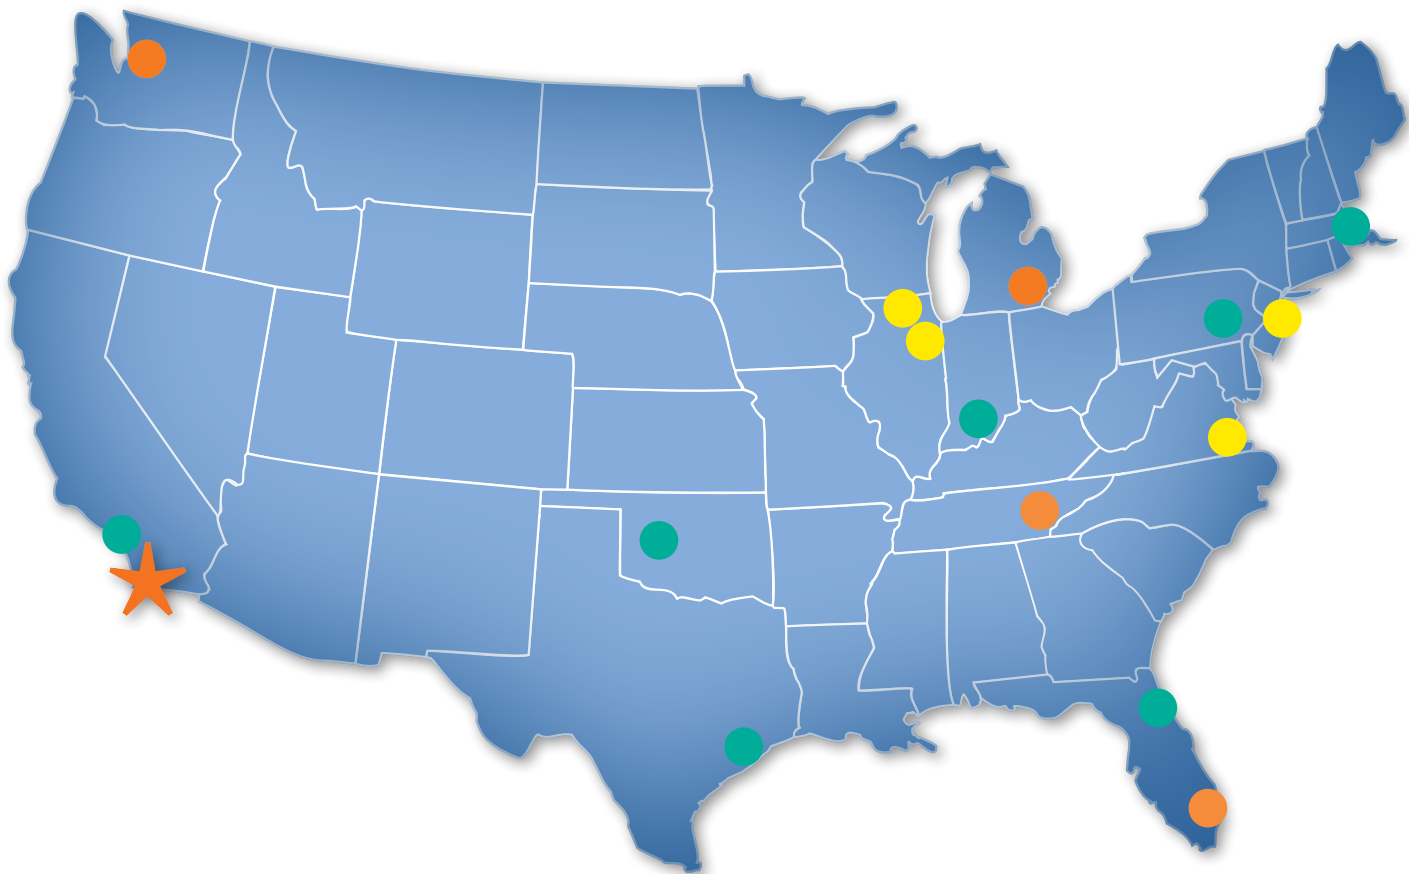

PROTON THERAPY CENTERS

 **SCRIPPS PROTON THERAPY CENTER, SAN DIEGO, CA**

 **OTHERS IN DEVELOPMENT**

Proton Therapy Center, Knoxville, TN, in partnership with the University of Tennessee Medical Center

South Florida Proton Center at University of Miami, Miami, FL

ProCure Proton Therapy Center, Seattle, WA

ProCure Proton Therapy Center, Detroit, MI

 **UNDER CONSTRUCTION**

Hampton University Proton Therapy Institute, Hampton, VA

Northern Illinois Proton Therapy Center, West Chicago, IL

CDH Proton Therapy Center, a ProCure Center, Warrenville, IL

ProCure Proton Therapy Center in partnership with Princeton Radiation Oncology Group and CentraState Healthcare System, Somerset, NJ

 **IN OPERATION**

Francis H. Burr Proton Center at Mass. General Hospital, Boston, MA

M.D. Anderson Proton Center, Houston, TX

ProCure Proton Therapy Center, Oklahoma City, OK

The Roberts Proton Therapy Center at University of Pennsylvania Health System, Philadelphia, PA